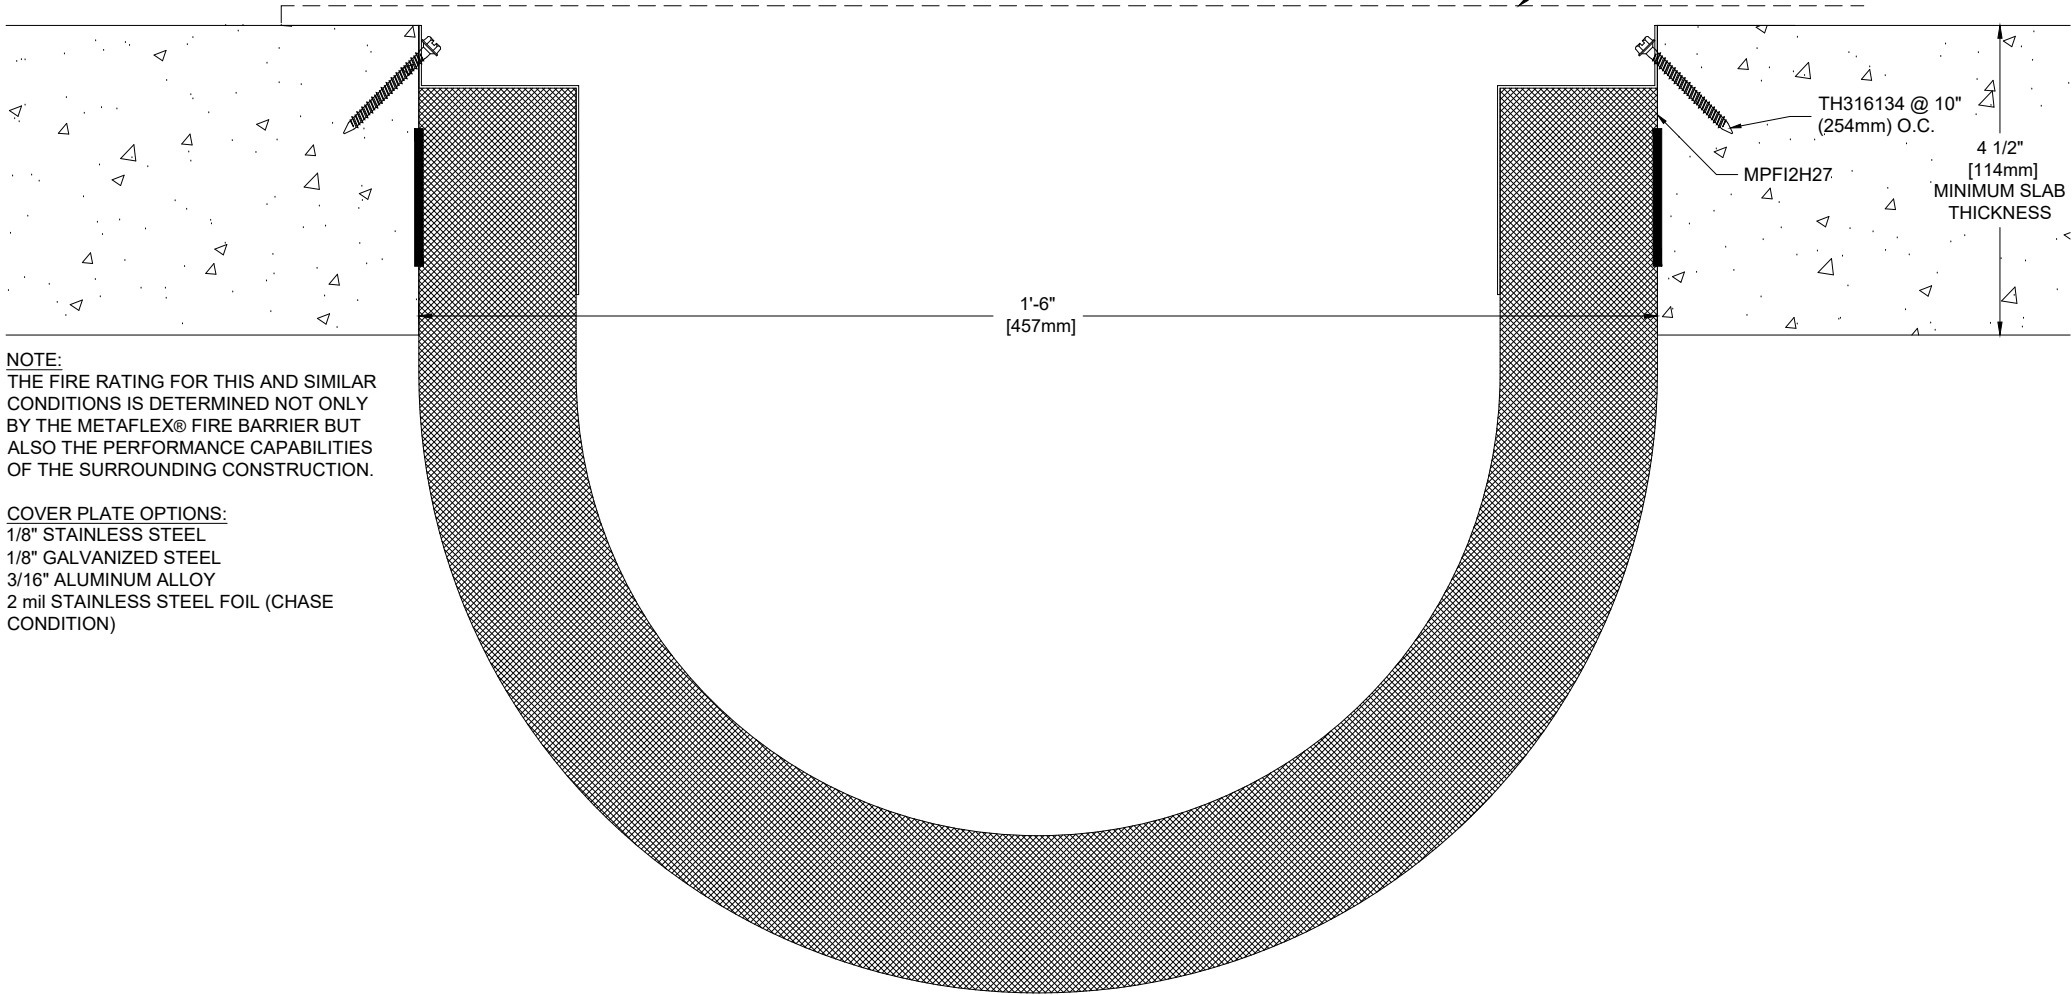

MPFI2H27

FLOOR FIRE BARRIER
 2 HOUR RATED
 MAXIMUM OPENING 27" (686mm)
 INTERTEK LISTING # BA/EC 120-01

COVER IS REQUIRED TO MAINTAIN
 2 HOUR RATING (BY OTHERS)
 SEE NOTE

Project:	
Customer:	
SO#	
Date:	
Page ___ of ___	Scale: NTS

Length	Qty.	Color

Drawn By: DEB

The information contained herein is the proprietary property of BALCO®. No portion of it may be reproduced by any means or used in any form except for the purpose for which it was furnished. All rights of design and invention are hereby reserved.