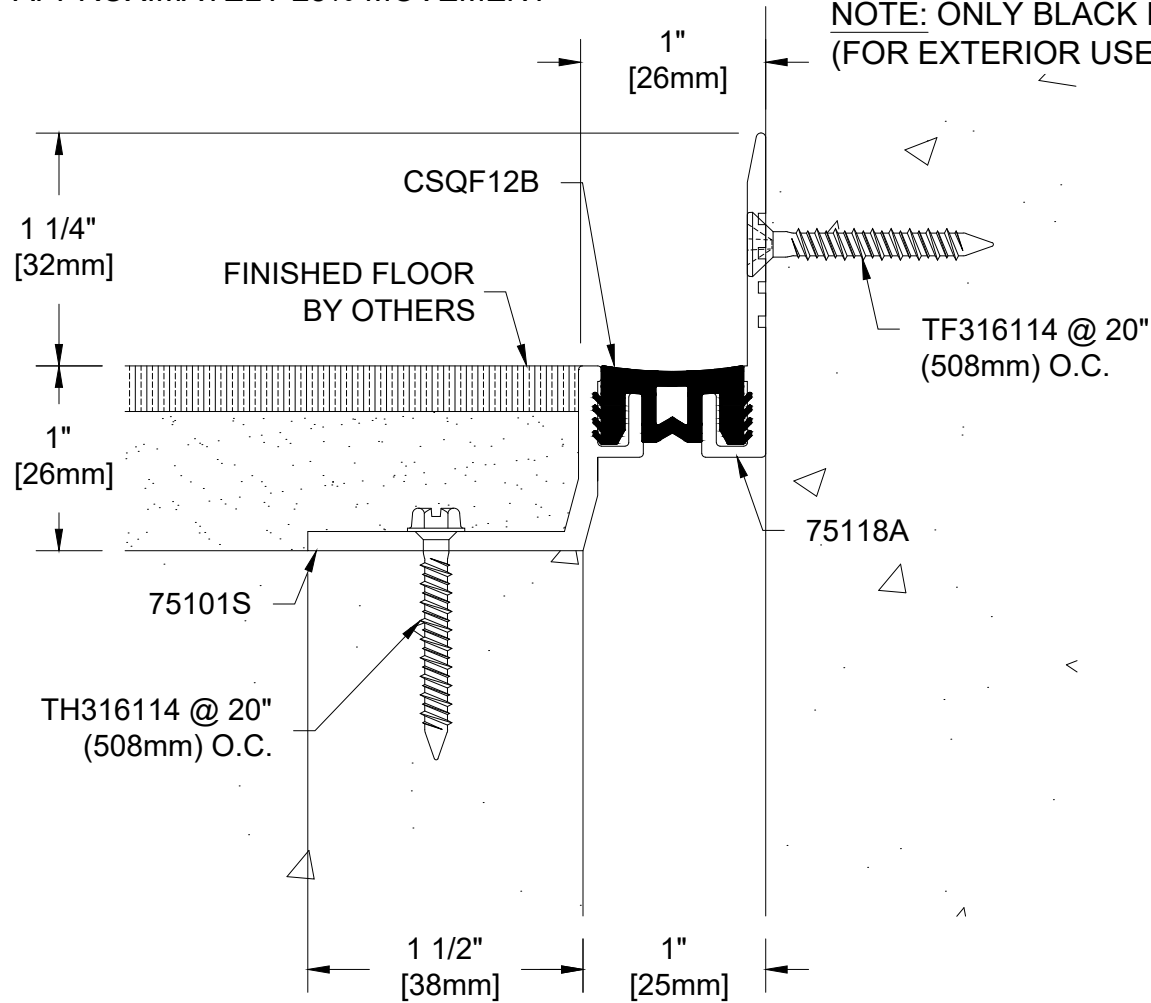

# 75FVP-1 x 1

INTERIOR FLOOR TO WALL SYSTEM  
MILL FINISH ALUMINUM BASE  
APPROXIMATELY 25% MOVEMENT

COLOR: \_\_\_\_\_  
FILLER COLORS AVAILABLE:  
BLACK, GRAY, TAN, OR BRONZE  
PLEASE SPECIFY  
NOTE: ONLY BLACK IS UV RESISTANT  
(FOR EXTERIOR USE)