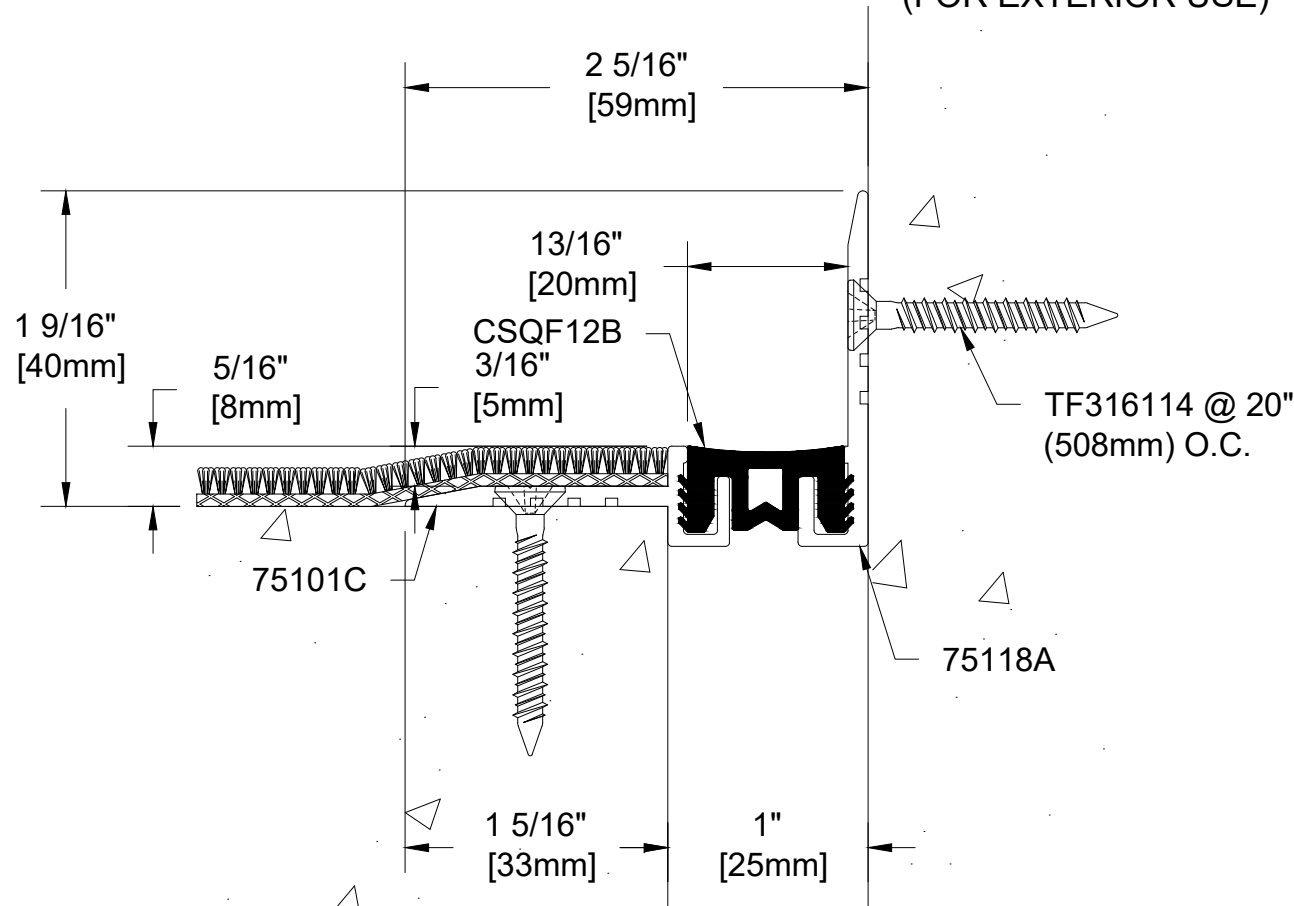

75FVCE-1

INTERIOR FLOOR TO WALL SYSTEM
 w/3/16"(5mm) RECESS FOR CARPET
 MILL FINISH ALUMINUM BASE
 APPROXIMATELY 25% MOVEMENT

COLOR: _____
 FILLER COLORS AVAILABLE:
 BLACK, GRAY, TAN, OR BRONZE
 PLEASE SPECIFY
 NOTE: ONLY BLACK IS UV RESISTANT
 (FOR EXTERIOR USE)