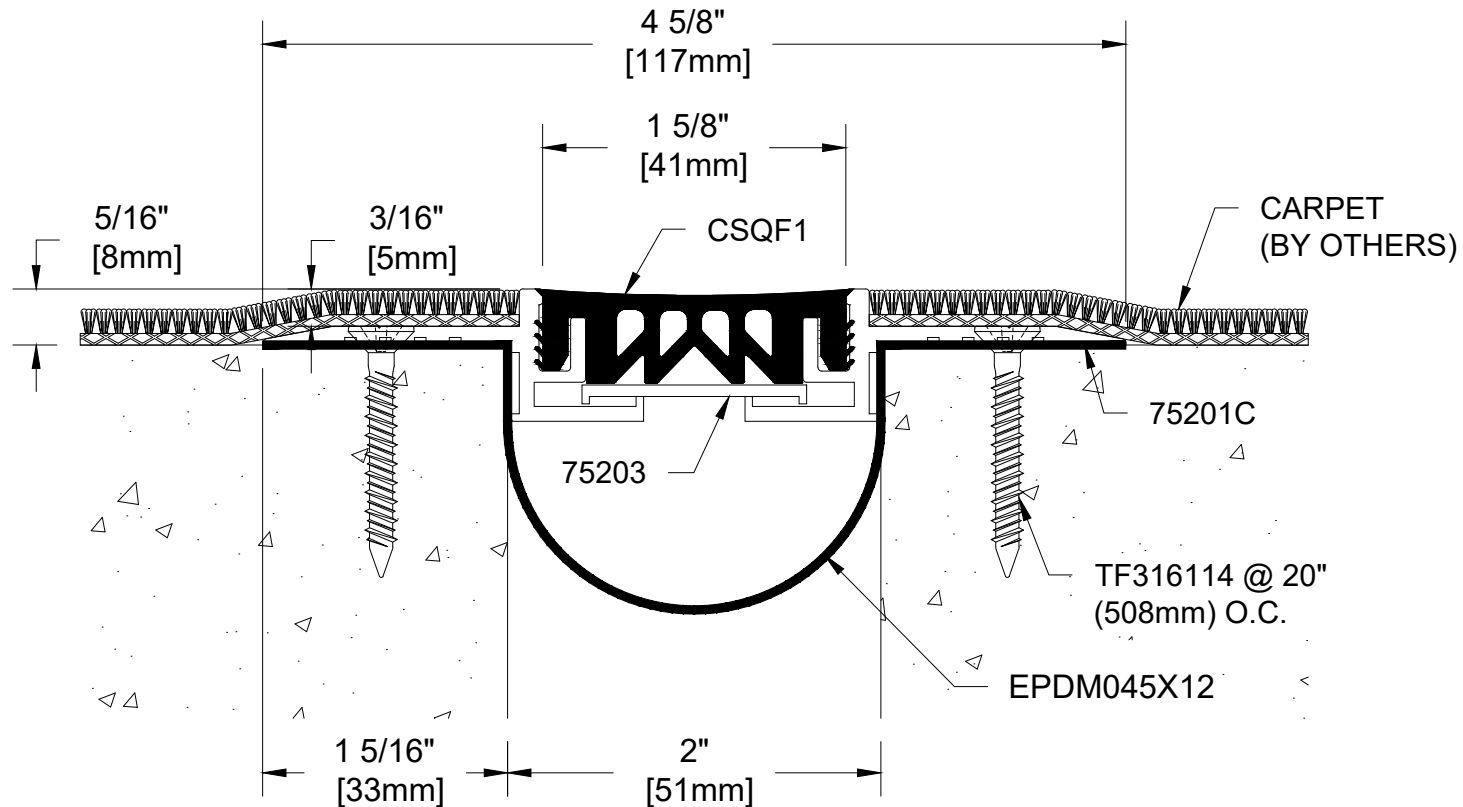

# 75FCE-2g

INTERIOR FLOOR TO FLOOR SYSTEM  
 w/3/16"(5mm) RECESS FOR CARPET  
 MILL FINISH ALUMINUM BASE  
 w/45MIL EPDM WATER BARRIER  
 APPROXIMATELY 25% MOVEMENT

COLOR: \_\_\_\_\_  
 FILLER COLORS AVAILABLE:  
 BLACK, GRAY, TAN, OR BRONZE  
 PLEASE SPECIFY  
 NOTE: ONLY BLACK IS UV RESISTANT  
 (FOR EXTERIOR USE)

NOTE:  
 FOR WATER BARRIER - APPLY A  
 MASTIC SETTING BED, BY OTHERS

Project:	
Customer:	
SO#	
Date:	
Page ___ of ___	Scale: NTS

Length	Qty.	Color

Drawn By: DEB

The information contained herein is the proprietary property of **BALCO, INC.** No portion of it may be reproduced by any means or used in any form except for the purpose for which it was furnished. All rights of design and invention are hereby reserved.