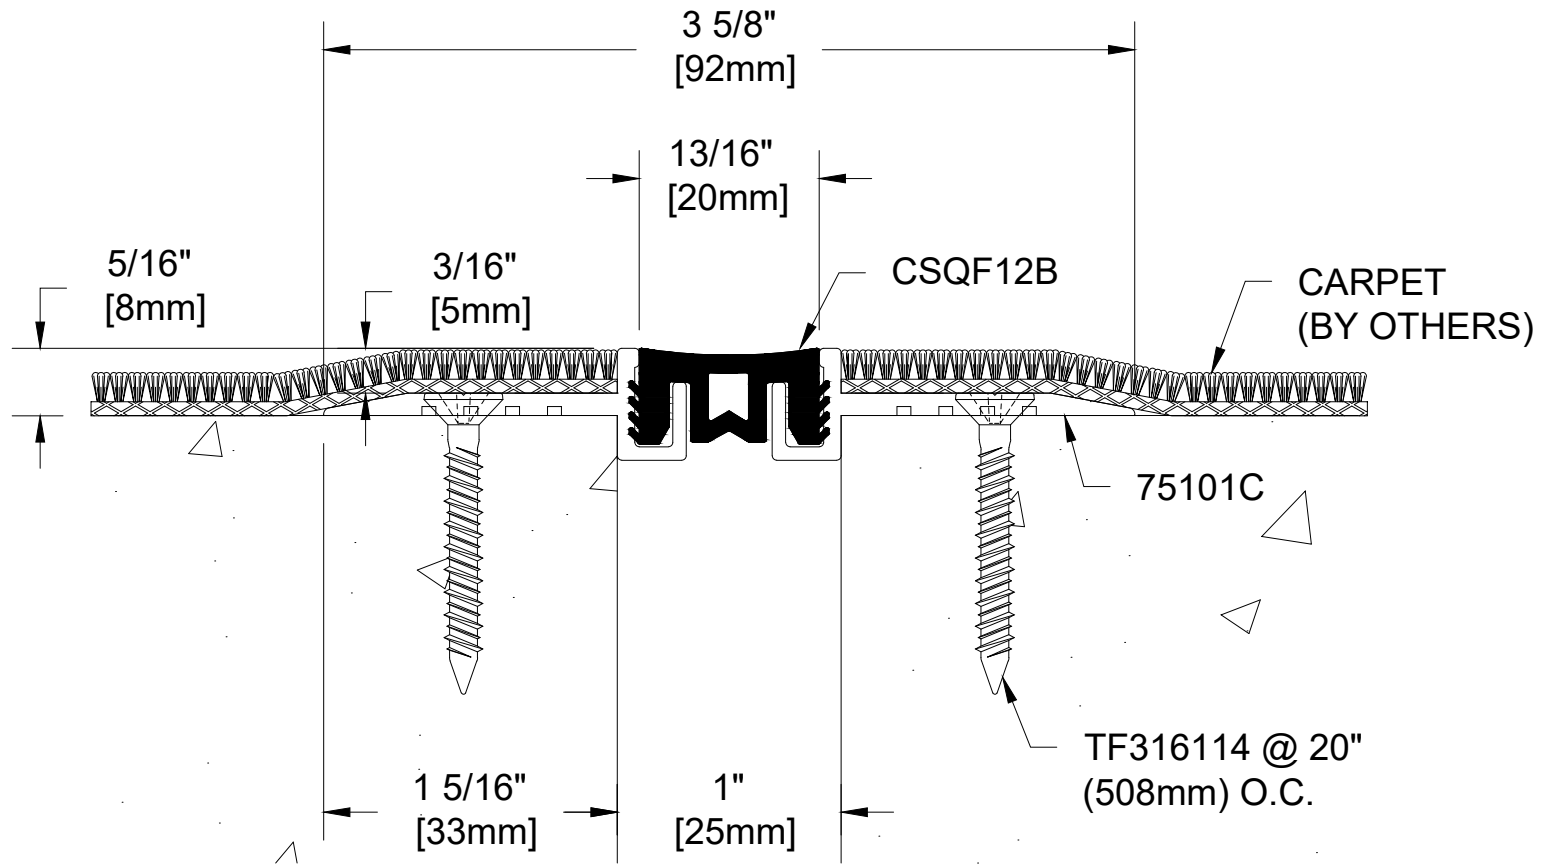

# 75FCE-1

INTERIOR FLOOR TO FLOOR SYSTEM  
 w/3/16"(5mm) RECESS FOR CARPET  
 MILL FINISH ALUMINUM BASE  
 APPROXIMATELY 25% MOVEMENT

COLOR: \_\_\_\_\_  
 FILLER COLORS AVAILABLE:  
 BLACK, GRAY, TAN, OR BRONZE  
 PLEASE SPECIFY  
 NOTE: ONLY BLACK IS UV RESISTANT  
 (FOR EXTERIOR USE)