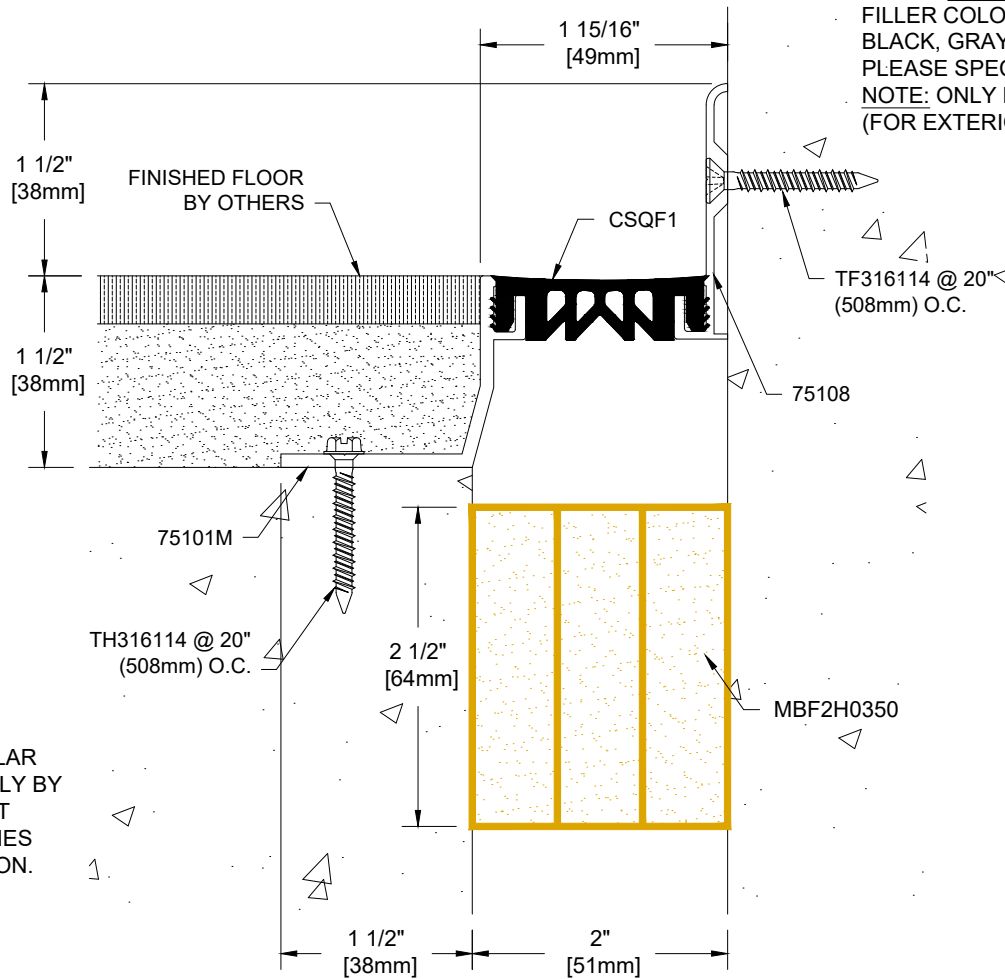

# 2H75FVP-2 x 1 1/2

INTERIOR FLOOR TO WALL SYSTEM  
 w/2 HOUR FIRE BARRIER: MBF2H0350  
 UL LISTING: FF-D-1071  
 MILL FINISH ALUMINUM BASE  
 APPROXIMATELY 25% MOVEMENT

COLOR: \_\_\_\_\_  
 FILLER COLORS AVAILABLE:  
 BLACK, GRAY, TAN, OR BRONZE  
 PLEASE SPECIFY  
 NOTE: ONLY BLACK IS UV RESISTANT  
 (FOR EXTERIOR USE)