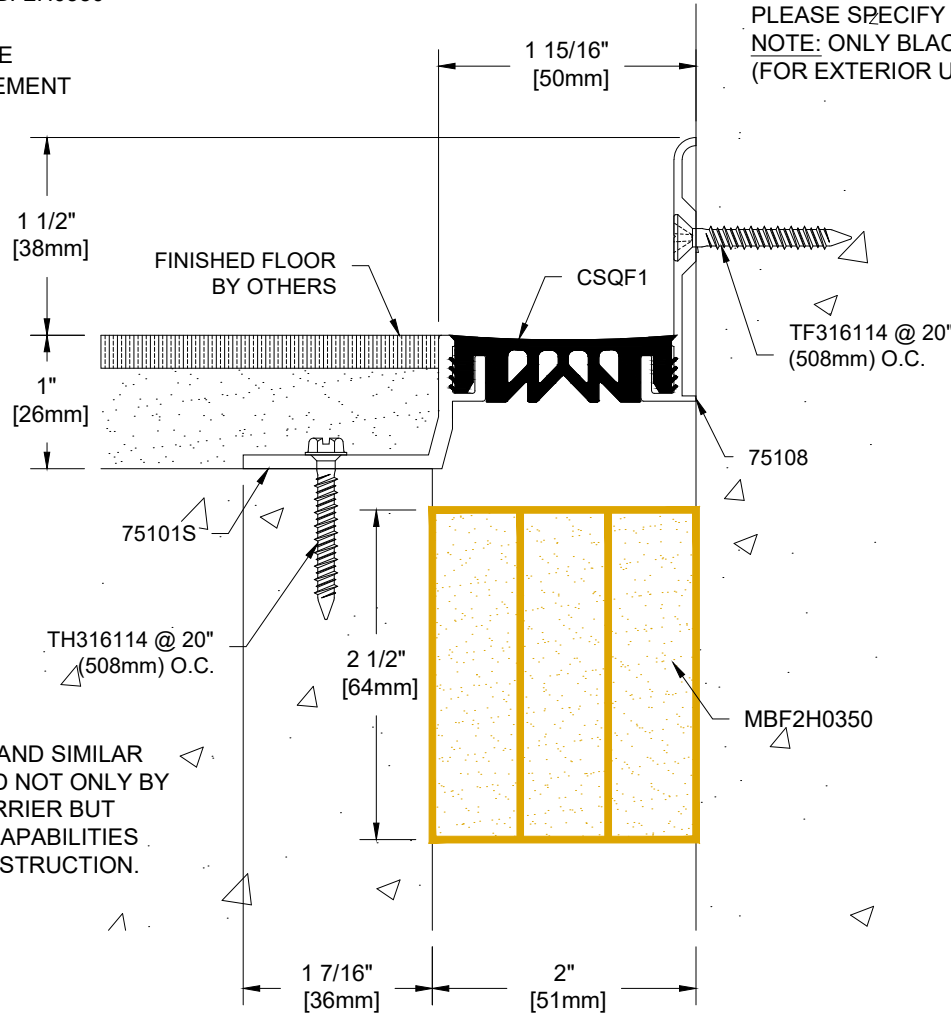

# 2H75FVP-2 x 1

INTERIOR FLOOR TO WALL SYSTEM  
 w/2 HOUR FIRE BARRIER: MBF2H0350  
 UL LISTING: FF-D-1071  
 MILL FINISH ALUMINUM BASE  
 APPROXIMATELY 25% MOVEMENT

COLOR: \_\_\_\_\_  
 FILLER COLORS AVAILABLE:  
 BLACK, GRAY, TAN, OR BRONZE  
 PLEASE SPECIFY  
 NOTE: ONLY BLACK IS UV RESISTANT  
 (FOR EXTERIOR USE)