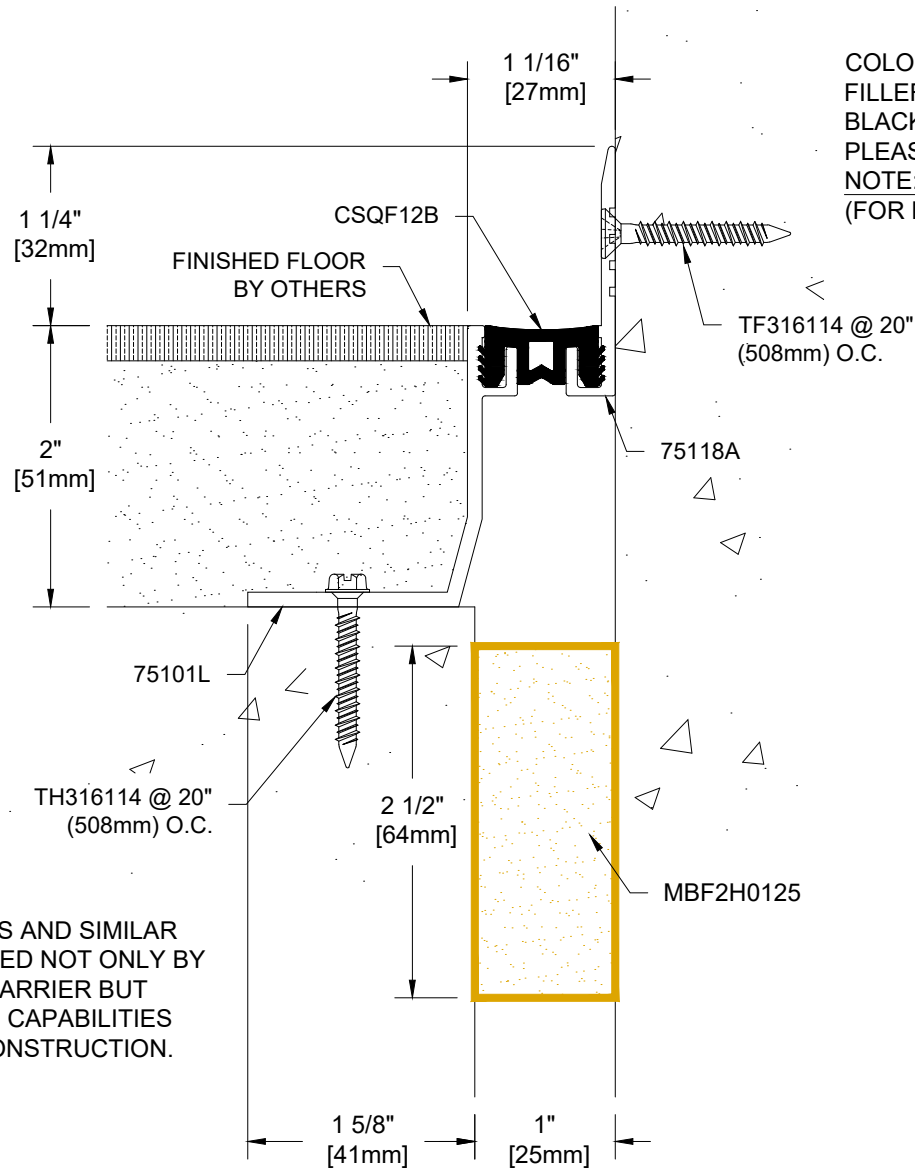

# 2H75FVP-1 x 2

INTERIOR FLOOR TO WALL SYSTEM  
 w/2 HOUR FIRE BARRIER: MBF2H0125  
 UL LISTING: FF-S-0035  
 MILL FINISH ALUMINUM BASE  
 APPROXIMATELY 25% MOVEMENT

COLOR: \_\_\_\_\_  
 FILLER COLORS AVAILABLE:  
 BLACK, GRAY, TAN, OR BRONZE  
 PLEASE SPECIFY  
 NOTE: ONLY BLACK IS UV RESISTANT  
 (FOR EXTERIOR USE)

Length	Qty.	Color

Drawn By: TSH

The information contained herein is the proprietary property of **BALCO, INC.** No portion of it may be reproduced by any means or used in any form except for the purpose for which it was furnished. All rights of design and invention are hereby reserved.