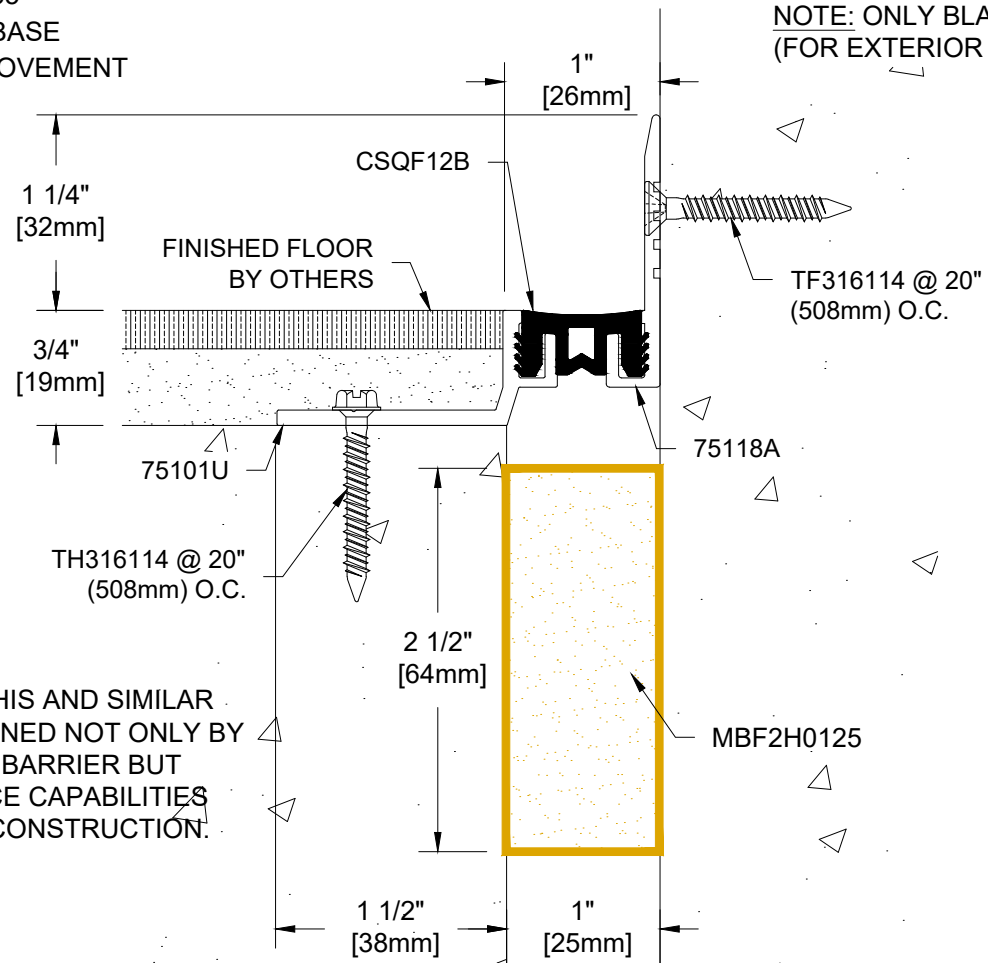

# 2H75FVP-1 x 3/4

INTERIOR FLOOR TO WALL SYSTEM  
 w/2 HOUR FIRE BARRIER: MBF2H0125  
 UL LISTING: FF-S-0035  
 MILL FINISH ALUMINUM BASE  
 APPROXIMATELY 25% MOVEMENT

COLOR: \_\_\_\_\_  
 FILLER COLORS AVAILABLE:  
 BLACK, GRAY, TAN, OR BRONZE  
 PLEASE SPECIFY  
 NOTE: ONLY BLACK IS UV RESISTANT  
 (FOR EXTERIOR USE)

Length	Qty.	Color

Drawn By: TSH

The information contained herein is the proprietary property of **BALCO, INC.** No portion of it may be reproduced by any means or used in any form except for the purpose for which it was furnished. All rights of design and invention are hereby reserved.