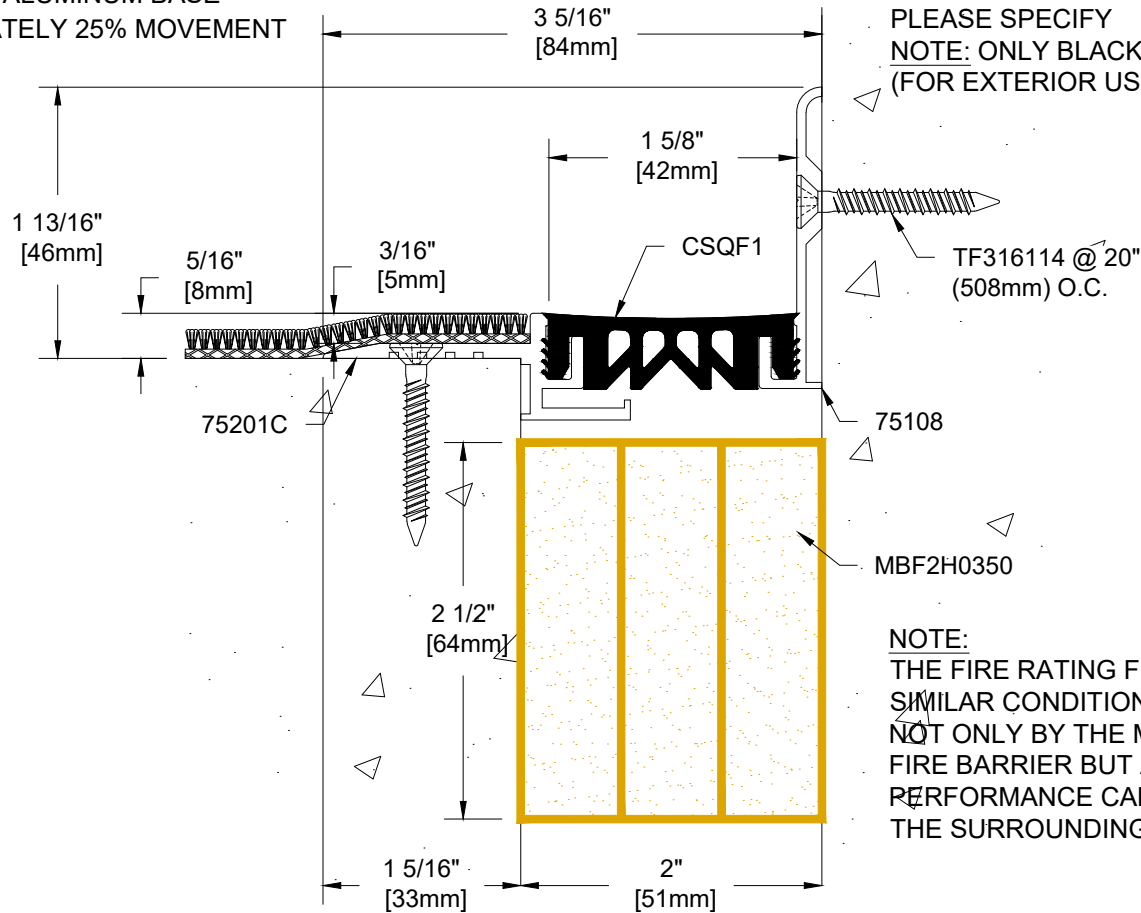

# 2H75FVCE-2

INTERIOR FLOOR TO WALL SYSTEM  
 w/3/16"(5mm) RECESS FOR CARPET  
 w/2 HOUR FIRE BARRIER: MBF2H0350  
 UL LISTING: FF-D-1071  
 MILL FINISH ALUMINUM BASE  
 APPROXIMATELY 25% MOVEMENT

COLOR: \_\_\_\_\_  
 FILLER COLORS AVAILABLE:  
 BLACK, GRAY, TAN, OR BRONZE  
 PLEASE SPECIFY  
 NOTE: ONLY BLACK IS UV RESISTANT  
 (FOR EXTERIOR USE)

Length	Qty.	Color

Drawn By: TSH

The information contained herein is the proprietary property of **BALCO, INC.** No portion of it may be reproduced by any means or used in any form except for the purpose for which it was furnished. All rights of design and invention are hereby reserved.