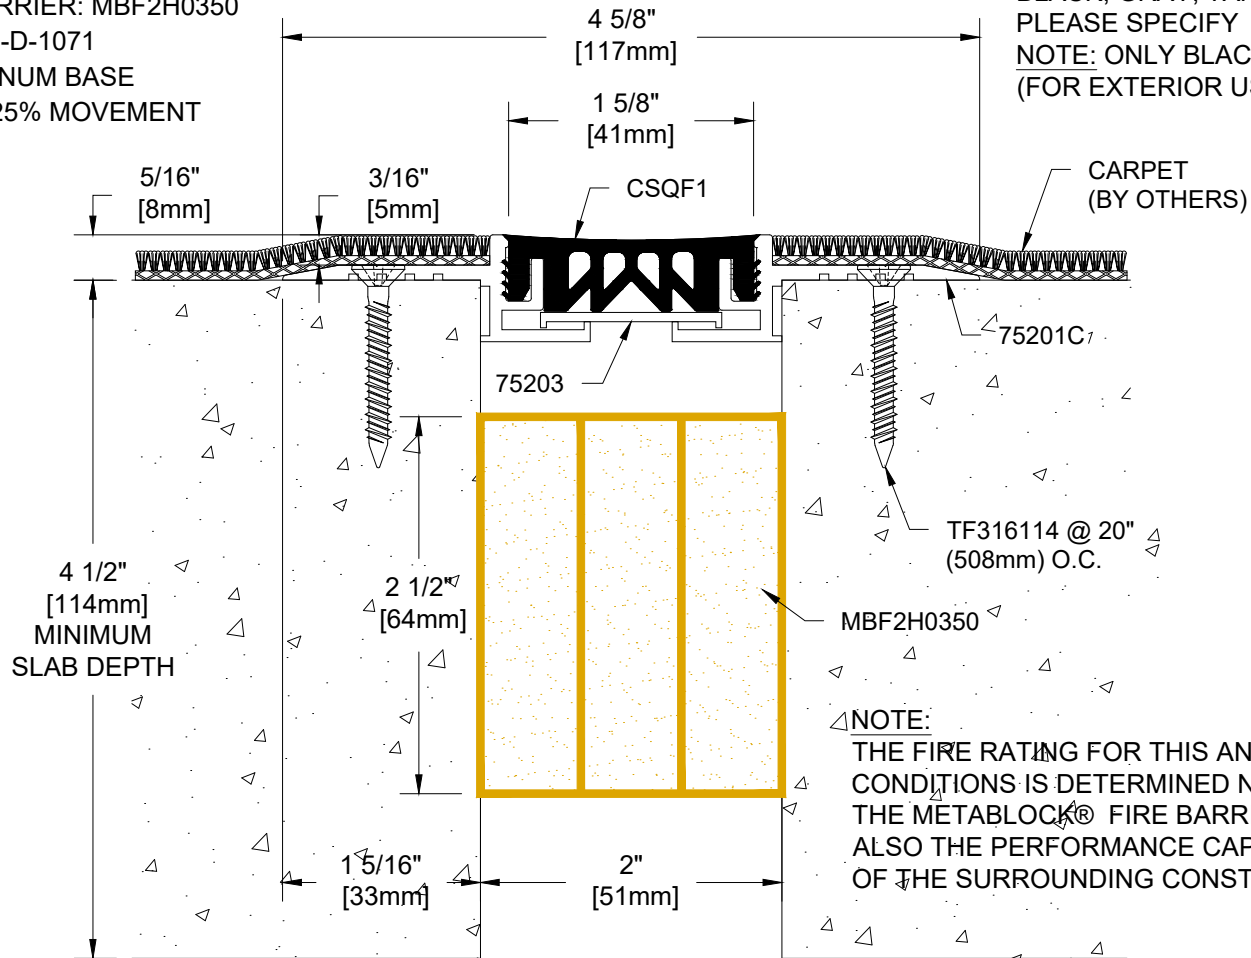

# 2H75FCE-2

INTERIOR FLOOR TO FLOOR SYSTEM  
 w/3/16"(5mm) RECESS FOR CARPET  
 w/2 HOUR FIRE BARRIER: MBF2H0350  
 UL LISTING: FF-D-1071  
 MILL FINISH ALUMINUM BASE  
 APPROXIMATELY 25% MOVEMENT

COLOR: \_\_\_\_\_  
 FILLER COLORS AVAILABLE:  
 BLACK, GRAY, TAN, OR BRONZE  
 PLEASE SPECIFY  
 NOTE: ONLY BLACK IS UV RESISTANT  
 (FOR EXTERIOR USE)

Length	Qty.	Color

Drawn By: TSH

The information contained herein is the proprietary property of **BALCO, INC.** No portion of it may be reproduced by any means or used in any form except for the purpose for which it was furnished. All rights of design and invention are hereby reserved.